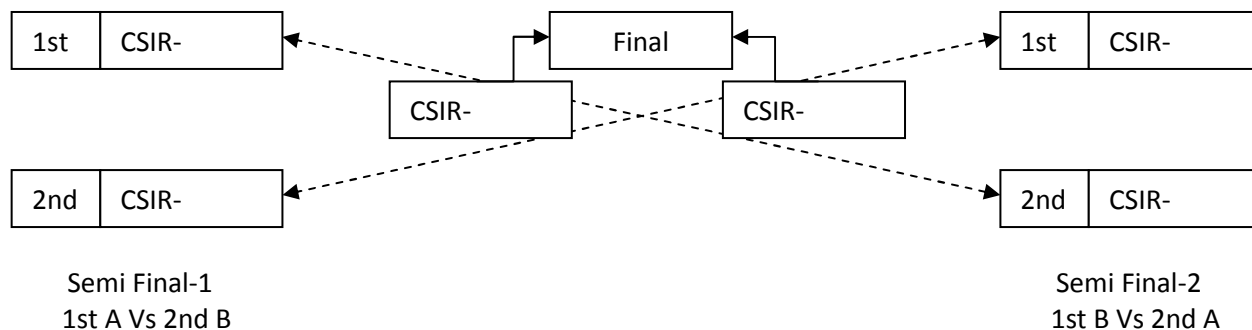

Matches will be started at 9.00 AM

Venue : Guest House, CIMFR(DC)

50th SSBMT-2019 Final (TT) WOMENs Single

Group - A

A1	CSIR-CDRI
A2	CSIR-CGCRI

A1	CSIR- CDRI
A3	CSIR-NIIST

A1	CSIR- CDRI
A4	CSIR-NBRI

A2	CSIR- CGCRI
A3	CSIR- NIIST

A2	CSIR- CGCRI
A4	CSIR- NBRI

A3	CSIR- NIIST
A4	CSIR- NBRI

Group - B

B1	CSIR-IICT
B2	CSIR-NPL

B1	CSIR- IICT
B3	CSIR-NGRI

B1	CSIR- IICT
B4	CSIR-CFTRI

B2	CSIR- NPL
B3	CSIR- NGRI

B2	CSIR- NPL
B4	CSIR- CFTRI

B3	CSIR- NGRI
B4	CSIR- CFTRI

Semi Final-1
1st A Vs 2nd B

Semi Final-2
1st B Vs 2nd A

Total No. of Matches : 6+6+2+1 = 15, Semi Final & Final : Best of 7